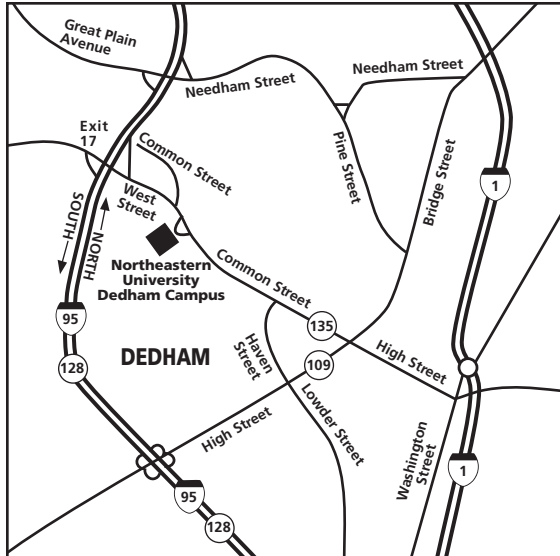

NORTHEASTERN UNIVERSITY

Dedham Campus

370 Common Street
Route 135
Dedham, Massachusetts
877.6NU.SPCS
Fax: 781.320.8016

Directions

Going South on Route 128

Take Exit 17 (Rte. 135). Turn right at the end of the ramp and follow Common St. to the campus entrance on the right.

Going North on Route 128

Take Exit 17 (Rte. 135). Turn left at the end of the ramp and follow Common St. to the campus entrance on the right.